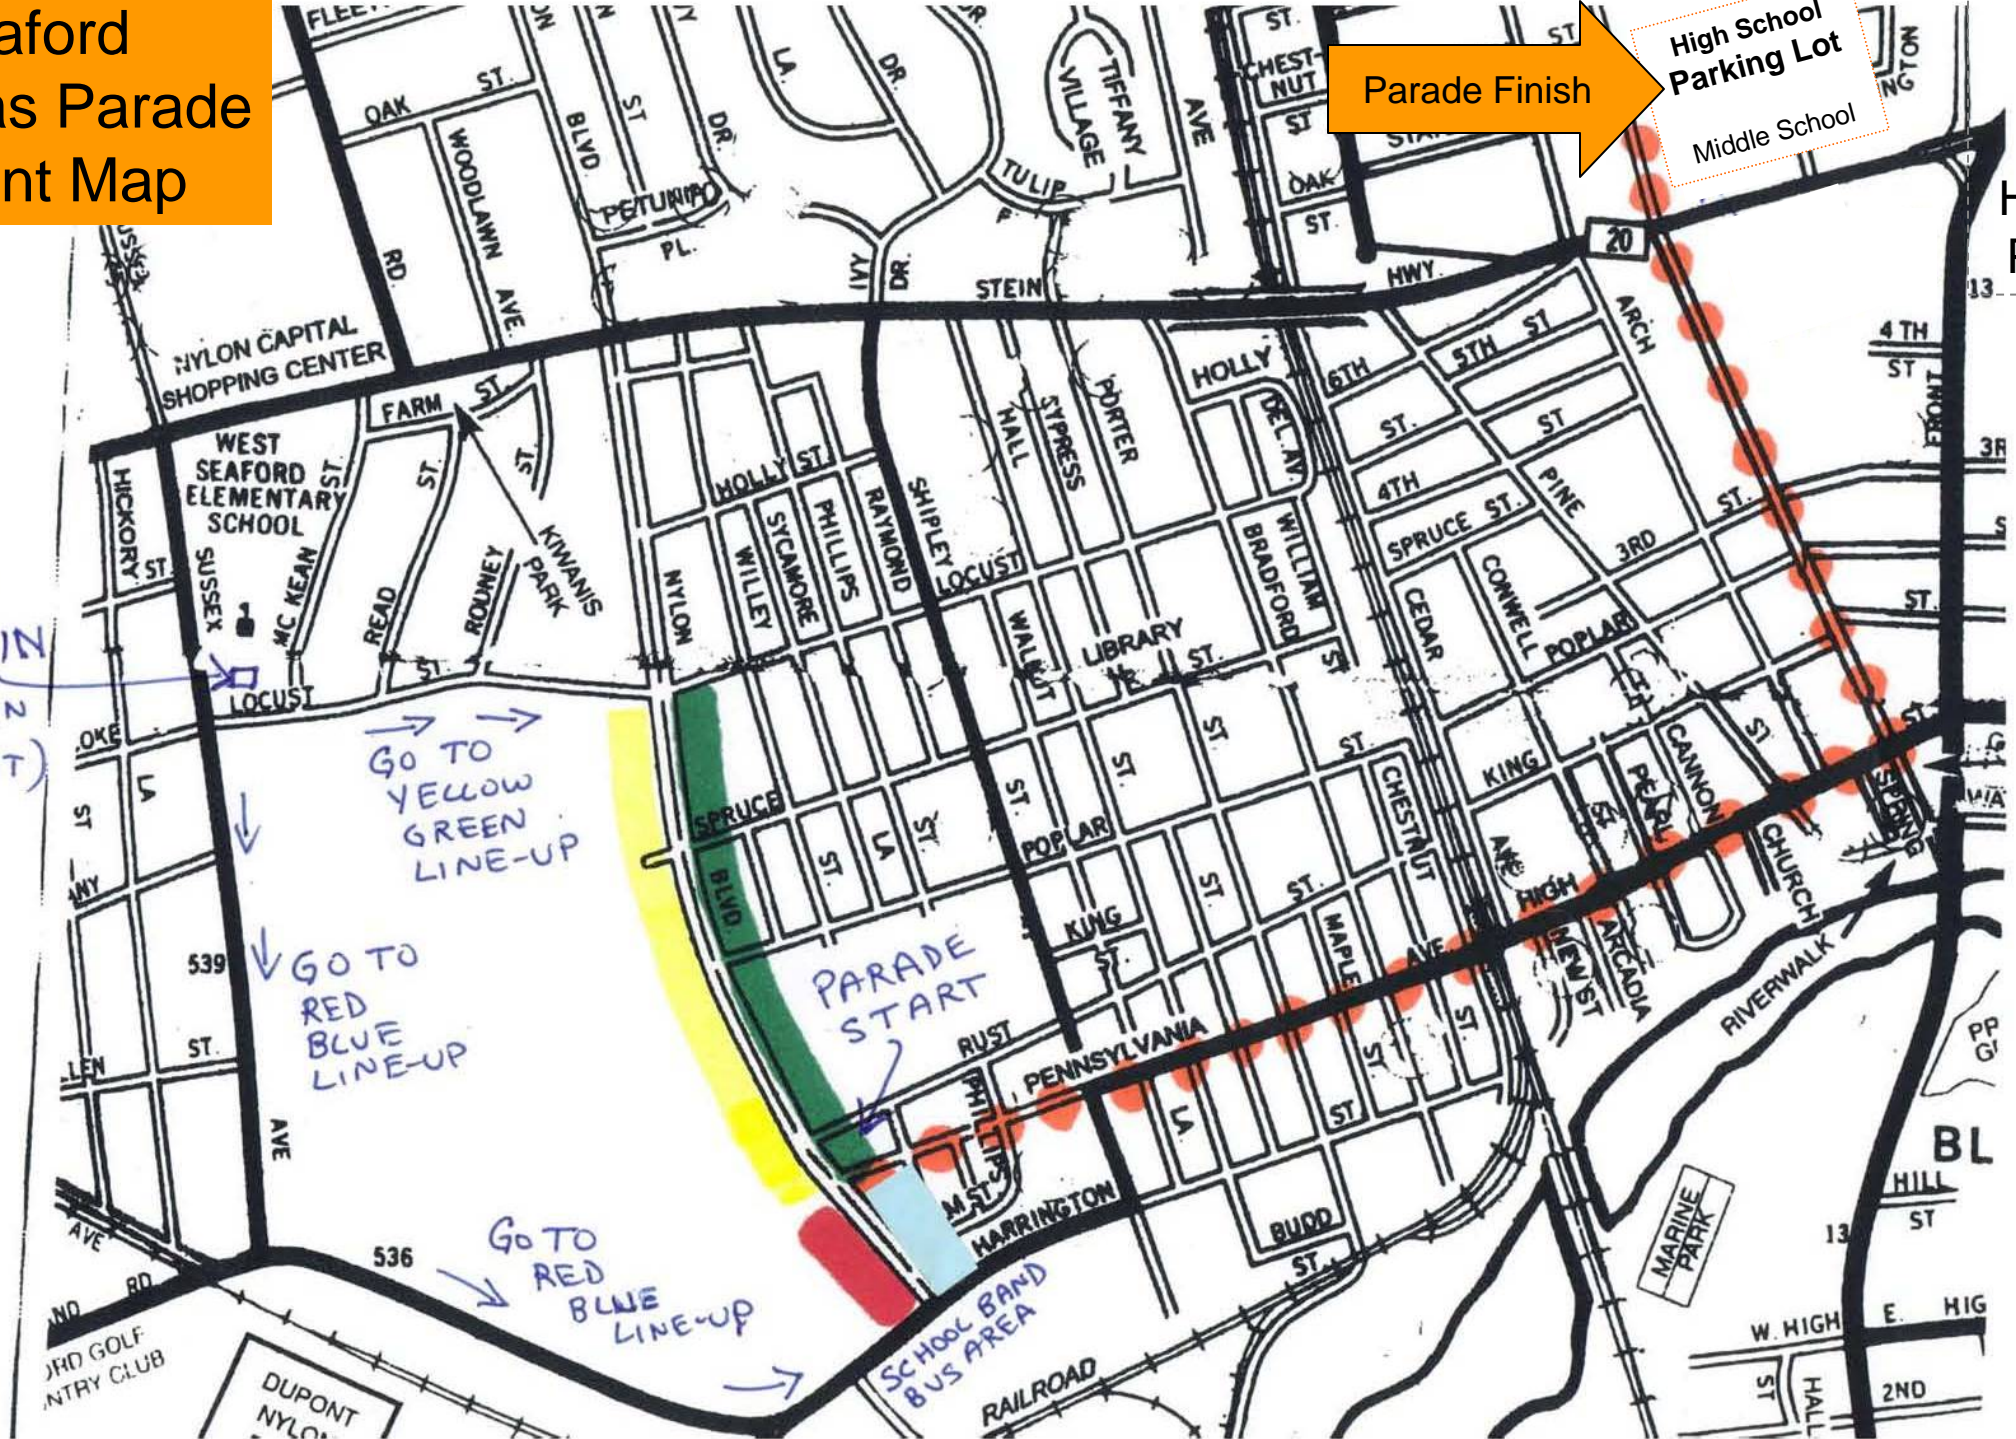

2009 Seaford Christmas Parade Participant Map

PARADE CHECK-IN
(TRAILER IN PARKING LOT)

Parade Finish

High School Parking Lot
Middle School

Parade Participant Parking
Use High School Parking Lot

Go to Yellow Green Line-Up

Go to Red Blue Line-Up

Go to Red Blue Line-Up

PARADE START

SCHOOL BAND BUS AREA